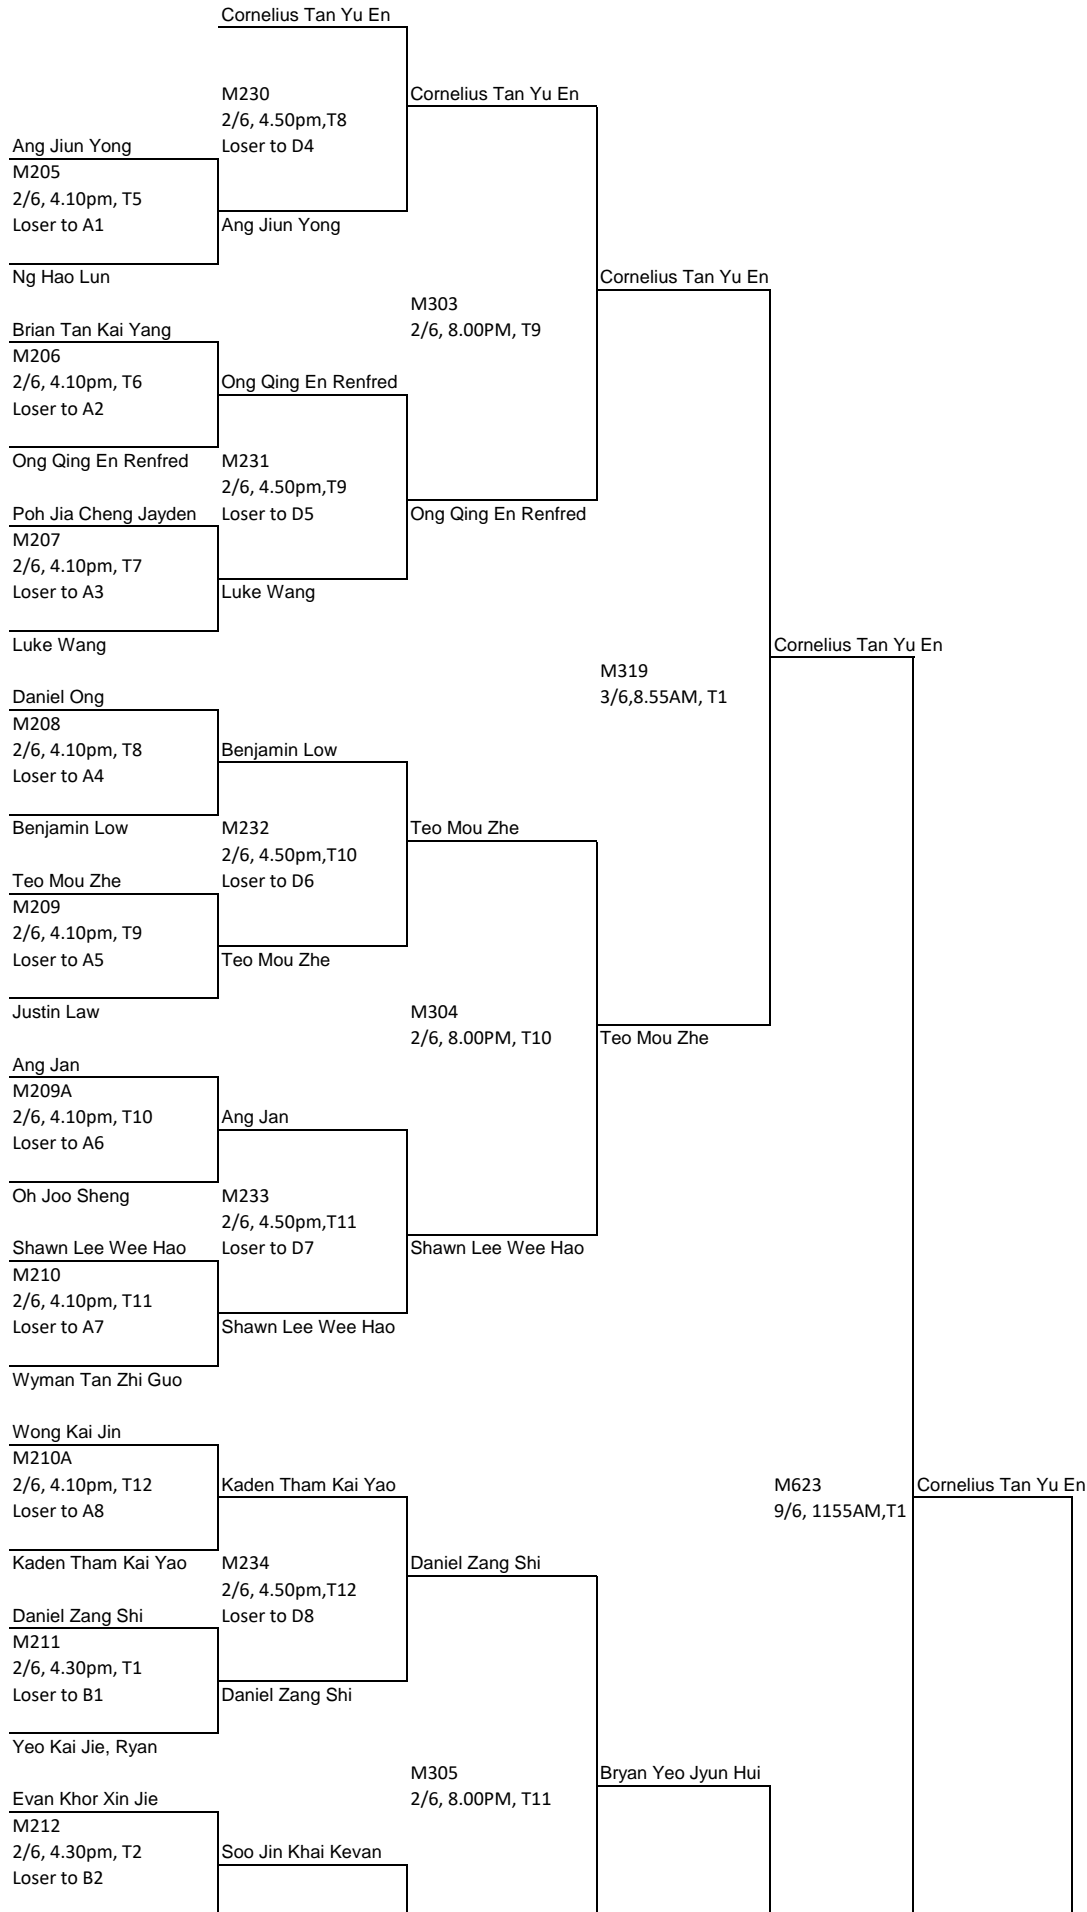

Nurture Category Boy's Under 12 Event - Main Draw

Q -Final

S- Final

Final

Soo Jin Khai Kevan M235 2/6, 5.10pm,T1
Tan Huan Song M213 2/6, 4.30pm, T3 Loser to B3
Bryan Yeo Jyun Hui

Wong Kheng Chuen M214 2/6, 4.30pm, T4 Loser to B4
Joel Ng Kai En

M320 3/6,8.55AM, T2
Joel Ng Kai En

Joel Ng Kai En M236 2/6, 5.10pm,T2 Loser to E2
Warren Lee Wen Xi M215 2/6, 4.30pm, T5 Loser to B5
Warren Lee Wen Xi

Nathaniel Lee Rui Ying M306 2/6, 8.00PM, T12
Joel Ng Kai En

Han Jie Rong M216 2/6, 4.30pm, T6 Loser to B6
Han Jie Rong

Isaac Wong Wei-Lun M237 2/6, 5.10pm,T3 Loser to E3
Soh Hong Yao, Darryl
Soh Hong Yao, Darryl

M653 9/6, 3.00pm,T3
Cornelius Tan Yu En

Tan Leong Hong M217 2/6, 4.30pm, T7 Loser to B7
Ayden Phua Weijie